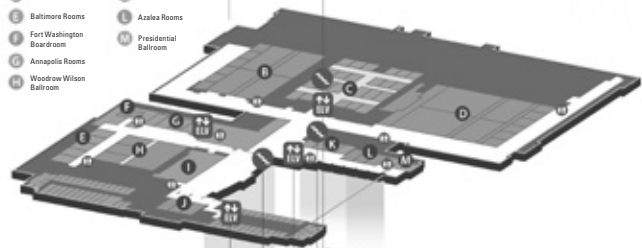

Lobby Level

N Mezzanine Conference Rooms

Lower Atrium Level

- O Prince George's Exhibition Hall
- P Town Square
- Q Eastern Shore Meeting Place
- R RiverView Ballroom
- S Orchard Terrace