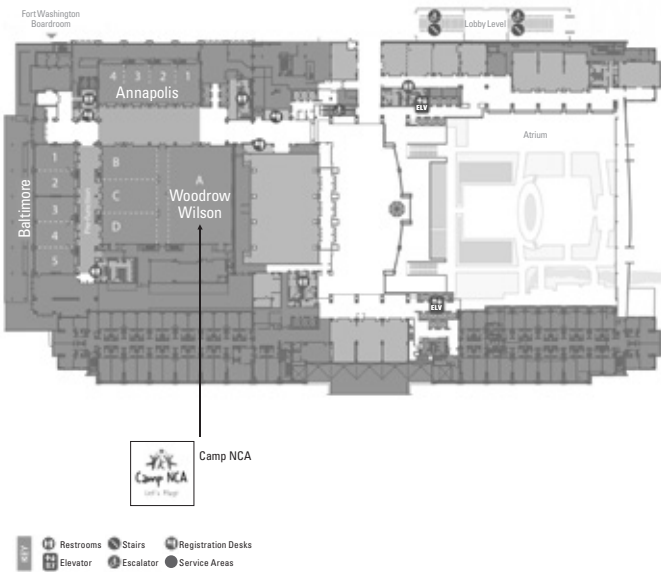

# GAYLORD NATIONAL HARBOR CONVENTION CENTER MAPS

**Conference Rooms Level**  
NATIONAL HARBOR CONFERENCE ROOMS

**Ballroom Level**

WOODROW WILSON MEETING SPACE

**Ballroom Level**

POTOMAC and MARYLAND BALLROOMS

**Ballroom Level**

CHERRY BLOSSOM, CAMELLIA, AZALEA, and MAGNOLIA MEETING SPACE

**Ballroom Level**

CHESAPEAKE and MEZZANINE CONFERENCE ROOMS

Note: The Mezzanine Rooms are located on the Lobby Level

**Lobby Level**  
MEZZANINE CONFERENCE ROOMS

**Conference Rooms Level**

A National Harbor Conference Rooms

**Ballroom Level**

- B Maryland Ballroom
- C Chesapeake Conference Rooms
- D Potomac Ballroom
- E Baltimore Rooms
- F Fort Washington Boardroom
- G Annapolis Rooms
- H Woodrow Wilson Ballroom
- I Cherry Blossom Ballroom
- J Magnolia Rooms
- K Camellia Rooms
- L Azalea Rooms
- M Presidential Ballroom

**Lobby Level**

N Mezzanine Conference Rooms

**Lower Atrium Level**

- O Prince George's Exhibition Hall
- P Town Square
- Q Eastern Shore Meeting Place
- R RiverView Ballroom
- S Orchard Terrace

Restrooms Stairs Service Areas  
Elevator Escalator