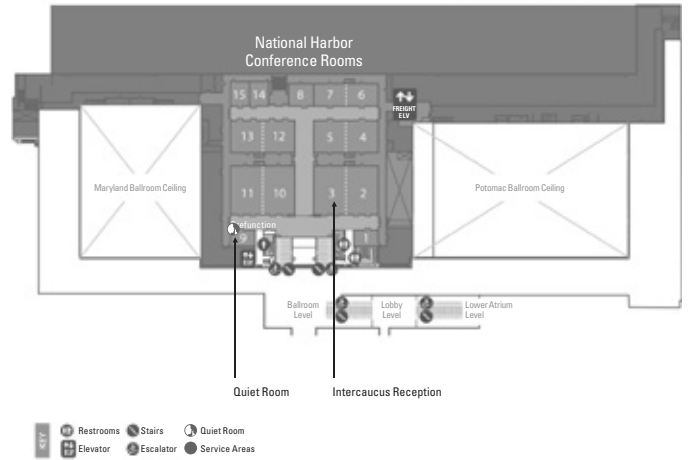

# GAYLORD NATIONAL HARBOR CONVENTION CENTER MAPS

**Conference Rooms Level**  
NATIONAL HARBOR CONFERENCE ROOMS

**Ballroom Level**

WOODROW WILSON MEETING SPACE

**Ballroom Level**

POTOMAC and MARYLAND BALLROOMS

**Ballroom Level**

CHERRY BLOSSOM, CAMELLIA, AZALEA, and MAGNOLIA MEETING SPACE

**Ballroom Level**

CHESAPEAKE and MEZZANINE CONFERENCE ROOMS

Note: The Mezzanine Rooms are located on the Lobby Level

**Lobby Level**  
MEZZANINE CONFERENCE ROOMS

**Conference Rooms Level**

A National Harbor Conference Rooms

**Ballroom Level**

- B Maryland Ballroom
- C Chesapeake Conference Rooms
- D Potomac Ballroom
- E Baltimore Rooms
- F Fort Washington Boardroom
- G Annapolis Rooms
- H Woodrow Wilson Ballroom
- I Cherry Blossom Ballroom
- J Magnolia Rooms
- K Camellia Rooms
- L Azalea Rooms
- M Presidential Ballroom

**Lobby Level**

N Mezzanine Conference Rooms

**Lower Atrium Level**

- O Prince George's Exhibition Hall
- P Town Square
- Q Eastern Shore Meeting Place
- R RiverView Ballroom
- S Orchard Terrace

Restrooms Stairs Service Areas  
Elevator Escalator