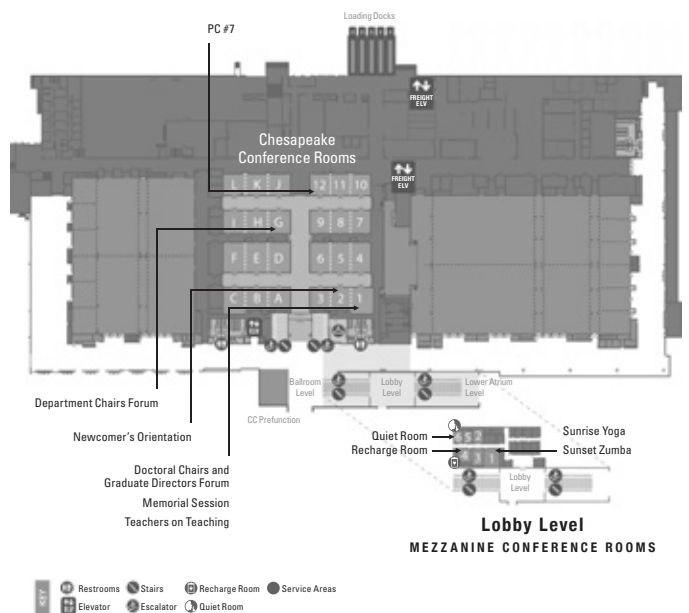

# GAYLORD NATIONAL HARBOR CONVENTION CENTER MAPS

**Conference Rooms Level**  
NATIONAL HARBOR CONFERENCE ROOMS

**Ballroom Level**

WOODROW WILSON MEETING SPACE

**Ballroom Level**

POTOMAC and MARYLAND BALLROOMS

**Ballroom Level**

CHERRY BLOSSOM, CAMELLIA, AZALEA, and MAGNOLIA MEETING SPACE

**Ballroom Level**

CHESAPEAKE and MEZZANINE CONFERENCE ROOMS

Note: The Mezzanine Rooms are located on the Lobby Level

**Lobby Level**  
MEZZANINE CONFERENCE ROOMS

**Conference Rooms Level**

A National Harbor Conference Rooms

**Ballroom Level**

- B Maryland Ballroom
- C Chesapeake Conference Rooms
- D Potomac Ballroom
- E Baltimore Rooms
- F Fort Washington Boardroom
- G Annapolis Rooms
- H Woodrow Wilson Ballroom
- I Cherry Blossom Ballroom
- J Magnolia Rooms
- K Camellia Rooms
- L Azalea Rooms
- M Presidential Ballroom

**Lobby Level**

N Mezzanine Conference Rooms

**Lower Atrium Level**

- O Prince George's Exhibition Hall
- P Town Square
- Q Eastern Shore Meeting Place
- R RiverView Ballroom
- S Orchard Terrace

Restrooms Stairs Service Areas  
Elevator Escalator