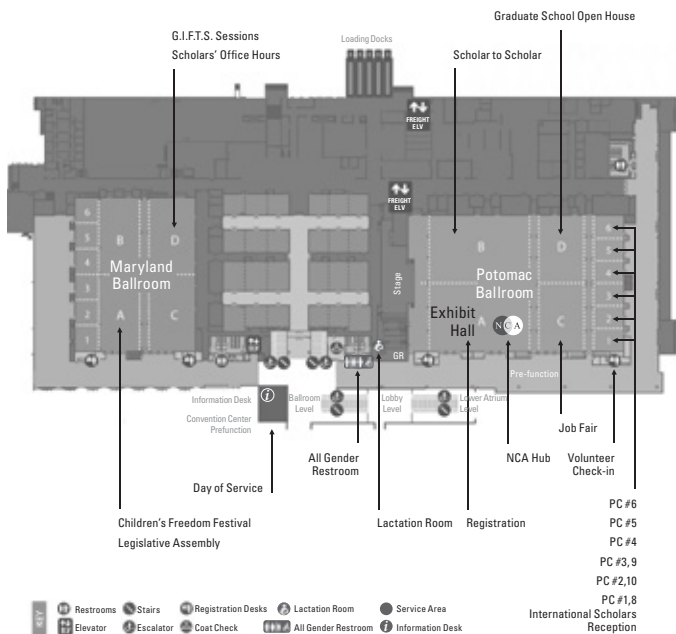

# GAYLORD NATIONAL HARBOR CONVENTION CENTER MAPS

**Conference Rooms Level**  
NATIONAL HARBOR CONFERENCE ROOMS

**Ballroom Level**

WOODROW WILSON MEETING SPACE

**Ballroom Level**

POTOMAC and MARYLAND BALLROOMS

**Ballroom Level**

CHERRY BLOSSOM, CAMELLIA, AZALEA, and MAGNOLIA MEETING SPACE

**Ballroom Level**

CHESAPEAKE and MEZZANINE CONFERENCE ROOMS

Note: The Mezzanine Rooms are located on the Lobby Level

**Lobby Level**  
MEZZANINE CONFERENCE ROOMS

**Conference Rooms Level**

A National Harbor Conference Rooms

**Ballroom Level**

- B Maryland Ballroom
- C Chesapeake Conference Rooms
- D Potomac Ballroom
- E Baltimore Rooms
- F Fort Washington Boardroom
- G Annapolis Rooms
- H Woodrow Wilson Ballroom
- I Cherry Blossom Ballroom
- J Magnolia Rooms
- K Camellia Rooms
- L Azalea Rooms
- M Presidential Ballroom

**Lobby Level**

N Mezzanine Conference Rooms

**Lower Atrium Level**

- O Prince George's Exhibition Hall
- P Town Square
- Q Eastern Shore Meeting Place
- R RiverView Ballroom
- S Orchard Terrace

Restrooms Stairs Service Areas  
Elevator Escalator