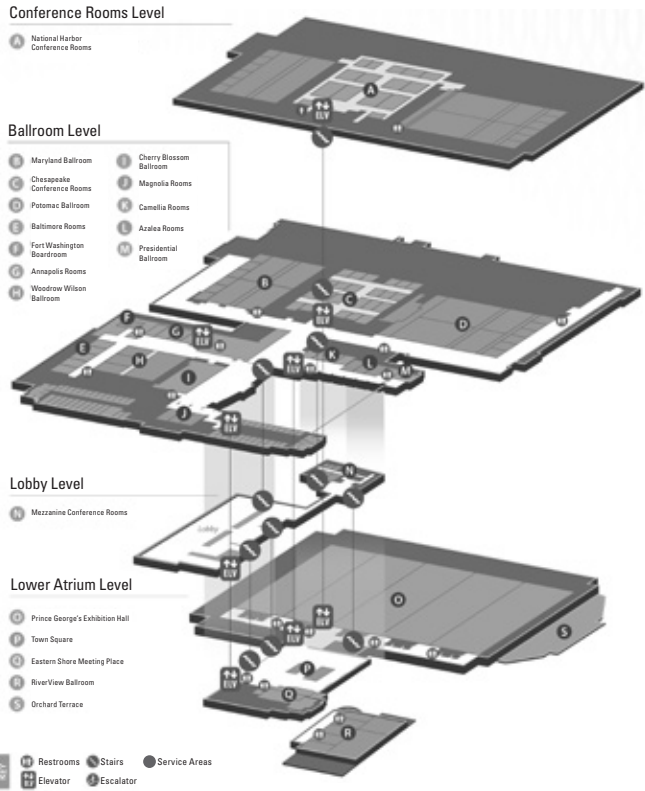

# GAYLORD NATIONAL HARBOR CONVENTION CENTER MAPS

**Conference Rooms Level**  
NATIONAL HARBOR CONFERENCE ROOMS

**Ballroom Level**

WOODROW WILSON MEETING SPACE

**Ballroom Level**

POTOMAC and MARYLAND BALLROOMS

**Ballroom Level**

CHERRY BLOSSOM, CAMELLIA, AZALEA, and MAGNOLIA MEETING SPACE

**Ballroom Level**

CHESAPEAKE and MEZZANINE CONFERENCE ROOMS

Note: The Mezzanine Rooms are located on the Lobby Level

**Lobby Level**  
MEZZANINE CONFERENCE ROOMS

**Conference Rooms Level**

A National Harbor Conference Rooms

**Ballroom Level**

- B Maryland Ballroom
- C Chesapeake Conference Rooms
- D Potomac Ballroom
- E Baltimore Rooms
- F Fort Washington Boardroom
- G Annapolis Rooms
- H Woodrow Wilson Ballroom
- I Cherry Blossom Ballroom
- J Magnolia Rooms
- K Camellia Rooms
- L Azalea Rooms
- M Presidential Ballroom

**Lobby Level**

N Mezzanine Conference Rooms

**Lower Atrium Level**

- O Prince George's Exhibition Hall
- P Town Square
- Q Eastern Shore Meeting Place
- R RiverView Ballroom
- S Orchard Terrace

Restrooms Stairs Service Areas  
Elevator Escalator