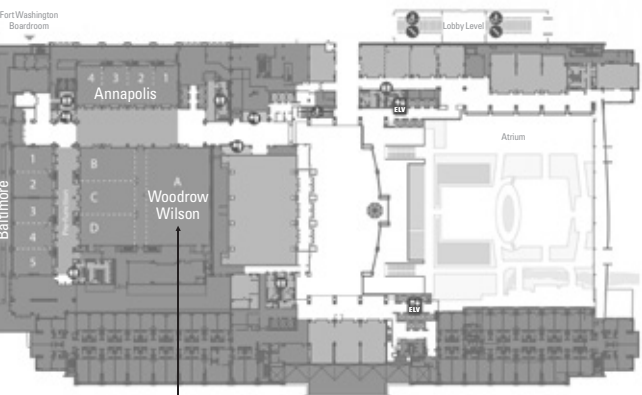

Restrooms Stairs Registration Desks
Elevator Escalator Service Areas