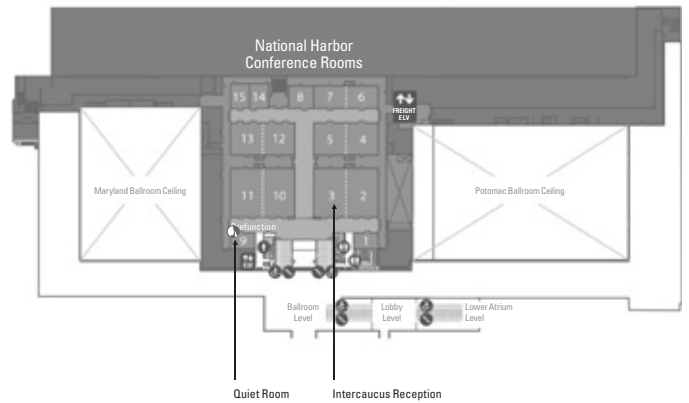

Conference Rooms Level

NATIONAL HARBOR CONFERENCE ROOMS

Restrooms Stairs Quiet Room
Elevator Escalator Service Areas