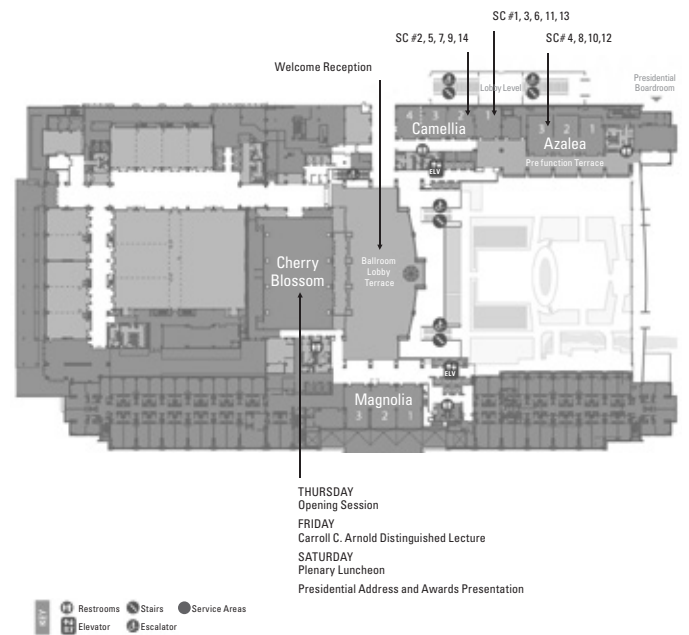

# GAYLORD NATIONAL HARBOR CONVENTION CENTER MAPS

**Conference Rooms Level**  
NATIONAL HARBOR CONFERENCE ROOMS

**Ballroom Level**

WOODROW WILSON MEETING SPACE

**Ballroom Level**

POTOMAC and MARYLAND BALLROOMS

**Ballroom Level**

CHERRY BLOSSOM, CAMELLIA, AZALEA, and MAGNOLIA MEETING SPACE

**Ballroom Level**

CHESAPEAKE and MEZZANINE CONFERENCE ROOMS

Note: The Mezzanine Rooms are located on the Lobby Level

**Lobby Level**  
MEZZANINE CONFERENCE ROOMS

**Conference Rooms Level**

A National Harbor Conference Rooms

**Ballroom Level**

- B Maryland Ballroom
- C Chesapeake Conference Rooms
- D Potomac Ballroom
- E Baltimore Rooms
- F Fort Washington Boardroom
- G Annapolis Rooms
- H Woodrow Wilson Ballroom
- I Cherry Blossom Ballroom
- J Magnolia Rooms
- K Camellia Rooms
- L Azalea Rooms
- M Presidential Ballroom

**Lobby Level**

N Mezzanine Conference Rooms

**Lower Atrium Level**

- O Prince George's Exhibition Hall
- P Town Square
- Q Eastern Shore Meeting Place
- R RiverView Ballroom
- S Orchard Terrace

Restrooms Stairs Service Areas  
Elevator Escalator