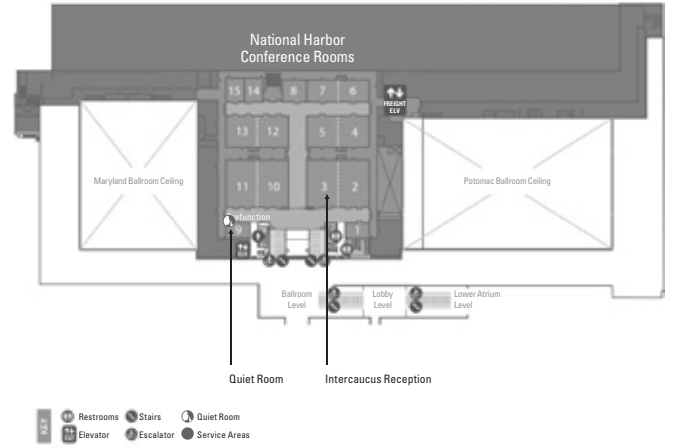

**Conference Rooms Level**

**NATIONAL HARBOR CONFERENCE ROOMS**

Restrooms Stairs Quiet Room  
Elevator Escalator Service Areas

**Ballroom Level**

**CHERRY BLOSSOM, CAMELLIA, AZALEA, and MAGNOLIA MEETING SPACE**

Restrooms Stairs Service Areas  
Elevator Escalator

**Ballroom Level**

**CHESAPEAKE and MEZZANINE CONFERENCE ROOMS**

Note: The Mezzanine Rooms are located on the Lobby Level

Restrooms Stairs Recharge Room Service Areas  
Elevator Escalator Quiet Room

**Lobby Level**

**MEZZANINE CONFERENCE ROOMS**

### GAYLORD NATIONAL HARBOR CONVENTION CENTER MAPS

**Conference Rooms Level**  
NATIONAL HARBOR CONFERENCE ROOMS

**Ballroom Level**  
WOODROW WILSON MEETING SPACE

**Ballroom Level**  
POTOMAC and MARYLAND BALLROOMS