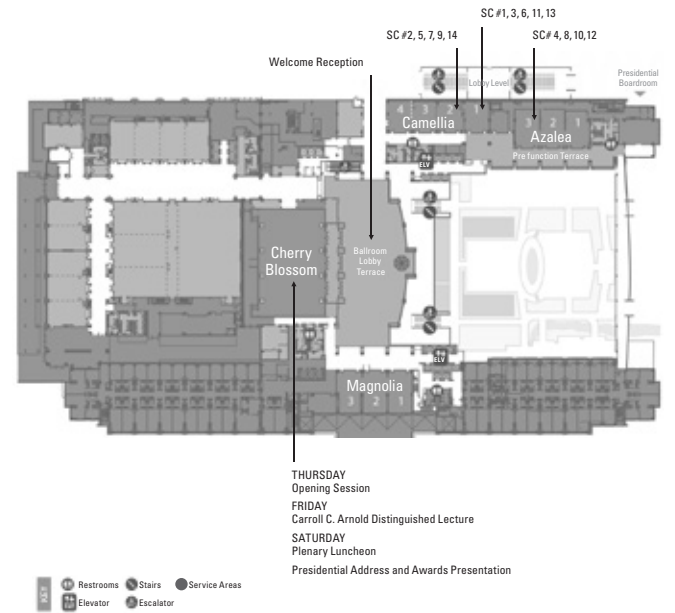

**Lobby Level**

N Mezzanine Conference Rooms

**Lower Atrium Level**

- O Prince George's Exhibition Hall
- P Town Square
- Q Eastern Shore Meeting Place
- R RiverView Ballroom
- S Orchard Terrace

Restrooms Stairs Service Areas  
Elevator Escalator

Restrooms Stairs Service Areas  
Elevator Escalator

**Ballroom Level**

**CHESAPEAKE and MEZZANINE CONFERENCE ROOMS**

Note: The Mezzanine Rooms are located on the Lobby Level

Restrooms Stairs Recharge Room Service Areas  
Elevator Escalator Quiet Room

### GAYLORD NATIONAL HARBOR CONVENTION CENTER MAPS

**Conference Rooms Level**  
NATIONAL HARBOR CONFERENCE ROOMS

**Ballroom Level**  
WOODROW WILSON MEETING SPACE

**Ballroom Level**  
POTOMAC and MARYLAND BALLROOMS

**Ballroom Level**  
CHERRY BLOSSOM, CAMELLIA, AZALEA, and MAGNOLIA MEETING SPACE

**Ballroom Level**

**Ballroom Level**  
CHESAPEAKE and MEZZANINE CONFERENCE ROOMS

**Lobby Level**  
MEZZANINE CONFERENCE ROOMS