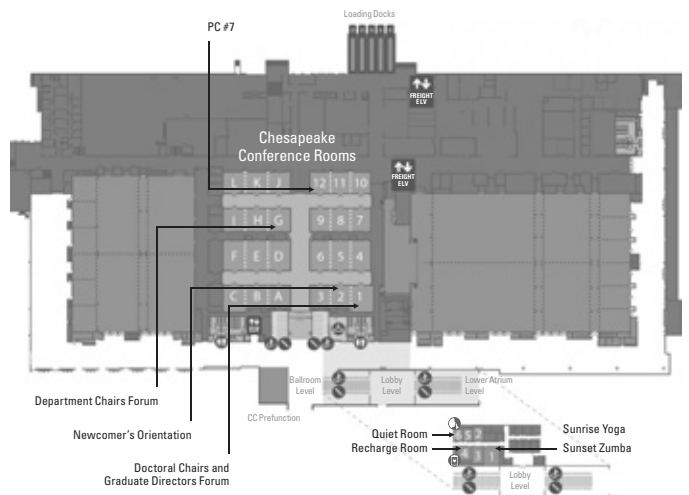

Ballroom Level

CHESAPEAKE and MEZZANINE CONFERENCE ROOMS

Note: The Mezzanine Rooms are located on the Lobby Level

Restrooms Stairs Recharge Room Service Areas
Elevator Escalator Quiet Room

Lobby Level

MEZZANINE CONFERENCE ROOMS