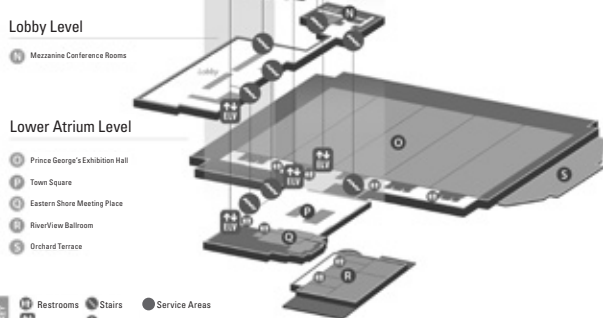

Restrooms Stairs Service Areas
Elevator Escalator

Ballroom Level

WOODROW WILSON MEETING SPACE