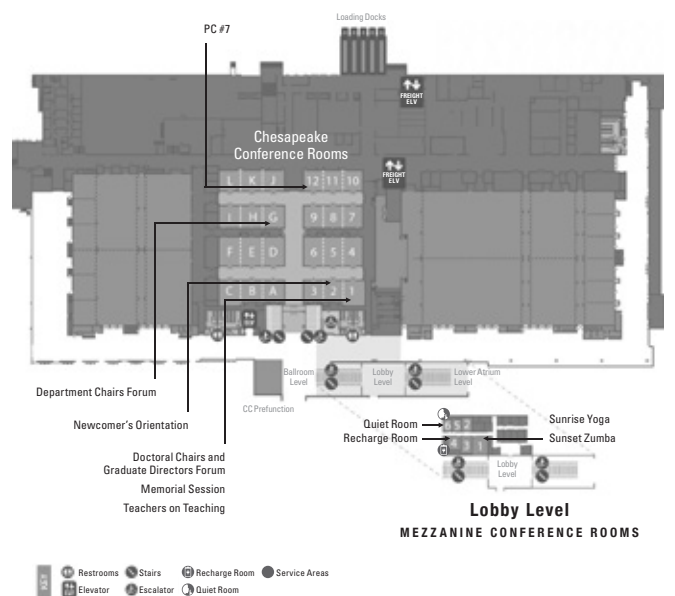

**Lobby Level**

N Mezzanine Conference Rooms

**Lower Atrium Level**

- O Prince George's Exhibition Hall
- P Town Square
- Q Eastern Shore Meeting Place
- R RiverView Ballroom
- S Orchard Terrace

Restrooms Stairs Service Areas  
Elevator Escalator

Restrooms Stairs Service Areas  
Elevator Escalator

**Ballroom Level**

**CHESAPEAKE and MEZZANINE CONFERENCE ROOMS**

Note: The Mezzanine Rooms are located on the Lobby Level

Restrooms Stairs Recharge Room Service Areas  
Elevator Escalator Quiet Room

### GAYLORD NATIONAL HARBOR CONVENTION CENTER MAPS

**Conference Rooms Level**  
NATIONAL HARBOR CONFERENCE ROOMS

**Ballroom Level**  
WOODROW WILSON MEETING SPACE

**Ballroom Level**  
POTOMAC and MARYLAND BALLROOMS

**Ballroom Level**  
CHERRY BLOSSOM, CAMELLIA, AZALEA, and MAGNOLIA MEETING SPACE

**Ballroom Level**

**Ballroom Level**  
CHESAPEAKE and MEZZANINE CONFERENCE ROOMS

**Lobby Level**  
MEZZANINE CONFERENCE ROOMS