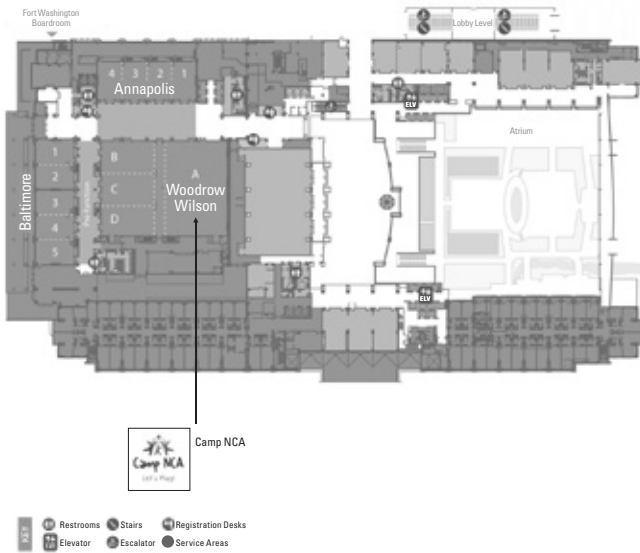

**Lobby Level**

N Mezzanine Conference Rooms

**Lower Atrium Level**

- O Prince George's Exhibition Hall
- P Town Square
- Q Eastern Shore Meeting Place
- R RiverView Ballroom
- S Orchard Terrace

Restrooms Stairs Service Areas  
Elevator Escalator

Restrooms Stairs Service Areas  
Elevator Escalator

**Ballroom Level**

**CHESAPEAKE and MEZZANINE CONFERENCE ROOMS**

Note: The Mezzanine Rooms are located on the Lobby Level

Restrooms Stairs Recharge Room Service Areas  
Elevator Escalator Quiet Room

### GAYLORD NATIONAL HARBOR CONVENTION CENTER MAPS

**Conference Rooms Level**  
NATIONAL HARBOR CONFERENCE ROOMS

**Ballroom Level**  
WOODROW WILSON MEETING SPACE

**Ballroom Level**  
POTOMAC and MARYLAND BALLROOMS

**Ballroom Level**  
CHERRY BLOSSOM, CAMELLIA, AZALEA, and MAGNOLIA MEETING SPACE

**Ballroom Level**

**Ballroom Level**  
CHESAPEAKE and MEZZANINE CONFERENCE ROOMS

**Lobby Level**  
MEZZANINE CONFERENCE ROOMS