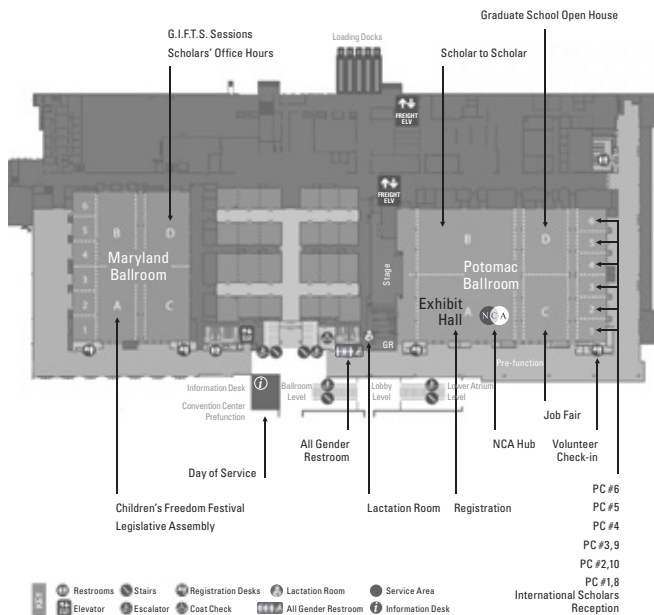

**Lobby Level**

N Mezzanine Conference Rooms

**Lower Atrium Level**

- O Prince George's Exhibition Hall
- P Town Square
- Q Eastern Shore Meeting Place
- R RiverView Ballroom
- S Orchard Terrace

Restrooms Stairs Service Areas  
Elevator Escalator

Restrooms Stairs Service Areas  
Elevator Escalator

**Ballroom Level**

**CHESAPEAKE and MEZZANINE CONFERENCE ROOMS**

Note: The Mezzanine Rooms are located on the Lobby Level

Restrooms Stairs Recharge Room Service Areas  
Elevator Escalator Quiet Room

### GAYLORD NATIONAL HARBOR CONVENTION CENTER MAPS

**Conference Rooms Level**  
NATIONAL HARBOR CONFERENCE ROOMS

**Ballroom Level**  
WOODROW WILSON MEETING SPACE

**Ballroom Level**  
POTOMAC and MARYLAND BALLROOMS

**Ballroom Level**  
CHERRY BLOSSOM, CAMELLIA, AZALEA, and MAGNOLIA MEETING SPACE

**Ballroom Level**

**Ballroom Level**  
CHESAPEAKE and MEZZANINE CONFERENCE ROOMS

**Lobby Level**  
MEZZANINE CONFERENCE ROOMS