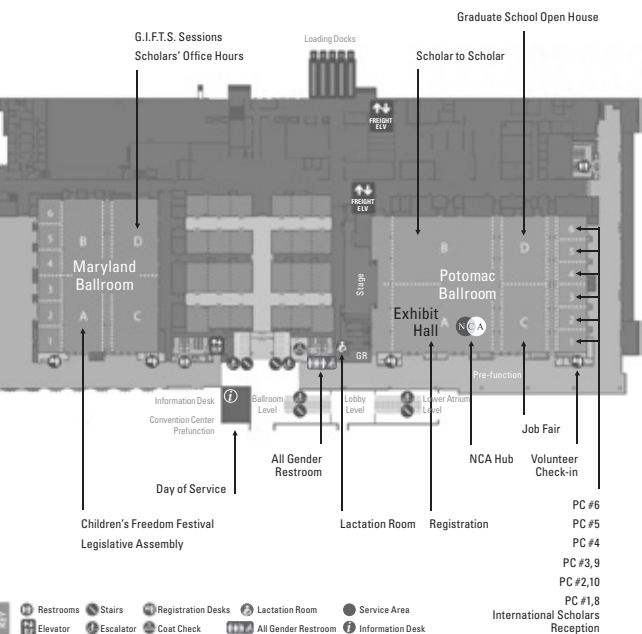

Ballroom Level

POTOMAC and MARYLAND BALLROOMS

Restrooms Stairs Registration Desks Lactation Room Service Area
Elevator Escalator Coat Check All Gender Restroom Information Desk