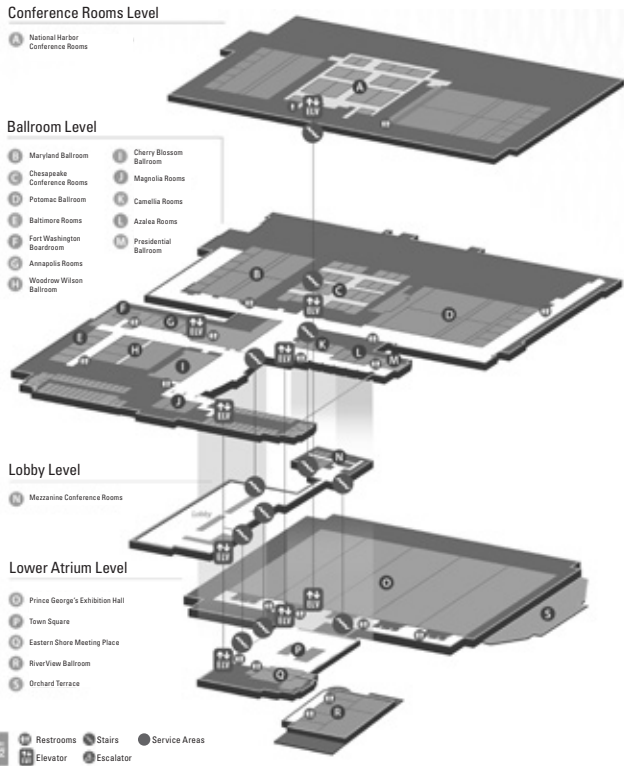

Ballroom Level
WOODROW WILSON MEETING SPACE

NATIONAL COMMUNICATION ASSOCIATION

NCA 109TH ANNUAL CONVENTION | NOVEMBER 16-19, 2023 | NATIONAL HARBOR, MARYLAND

GAYLORD NATIONAL HARBOR CONVENTION CENTER MAPS