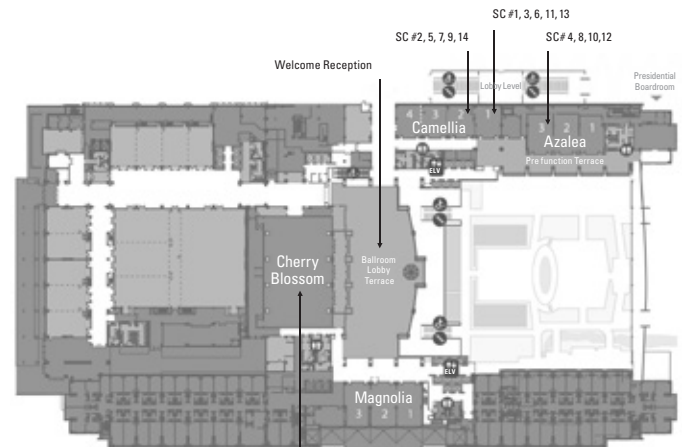

Ballroom Level

CHERRY BLOSSOM, CAMELLIA, AZALEA, and MAGNOLIA MEETING SPACE

Restrooms Stairs Service Areas
Elevator Escalator